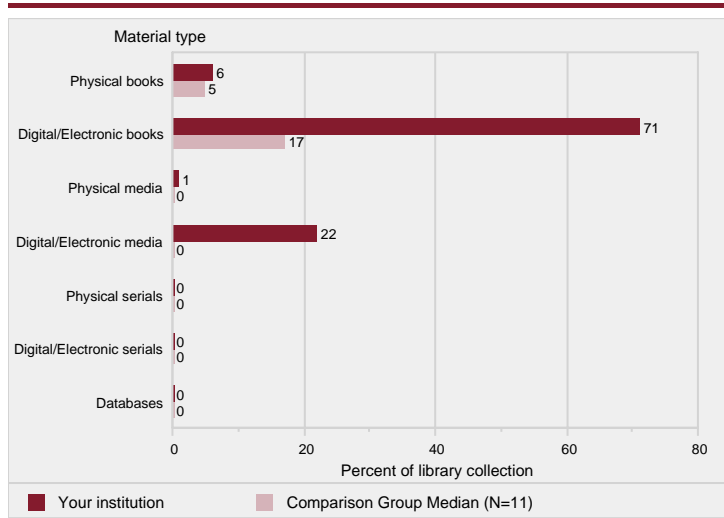

Figure 17. Award and enrollment rates of non-first-time, full-time, degree/certificate-seeking undergraduates after 8 years of entry, by Pell

**Figure 23. Percent distribution of library collection, by material type: Fiscal Year 2017**